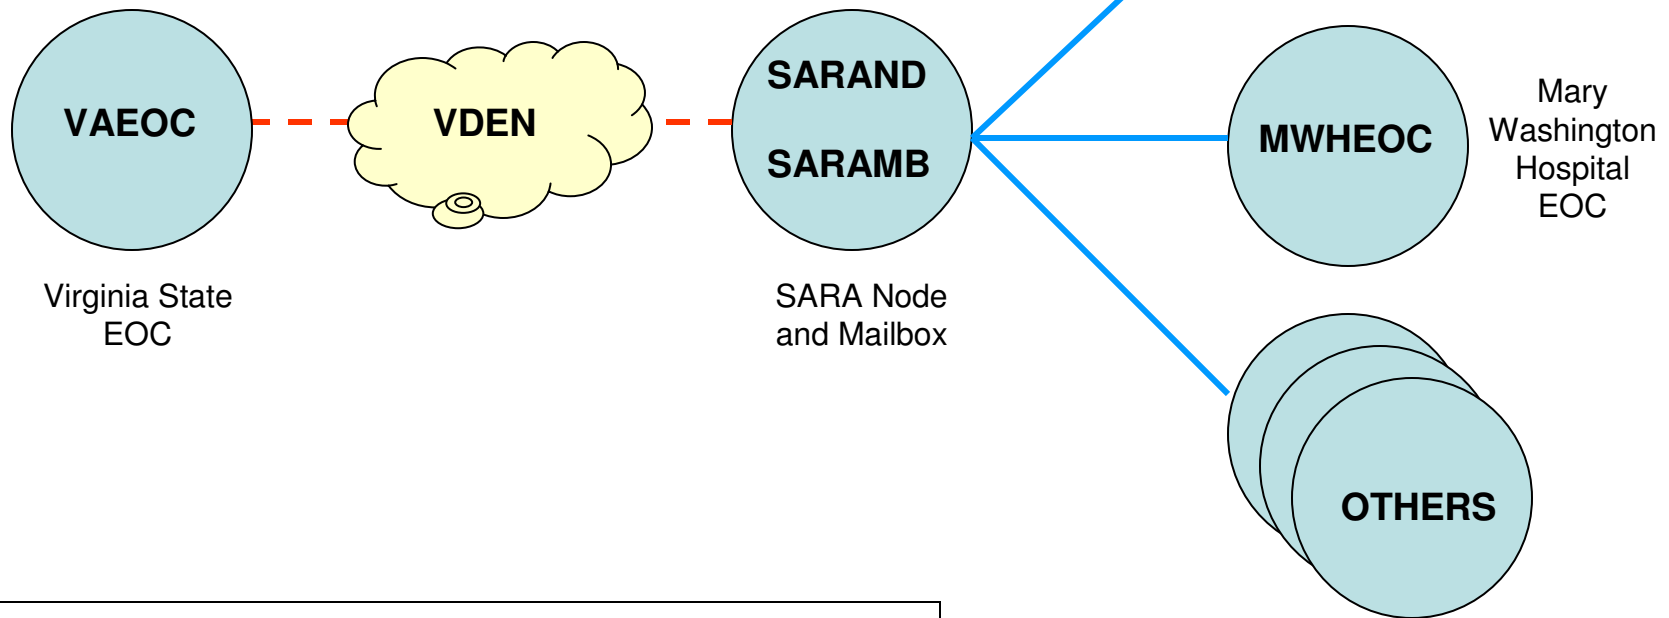

SARA Packet Node

Frequencies

145.550 MHz

441.050 MHz

Note: A KPC-9612 will be installed at the repeater site, which will allow us to cross band to UHF packet and connect to VDEN (Virginia Digital Emergency Network) and the Virginia EOC.